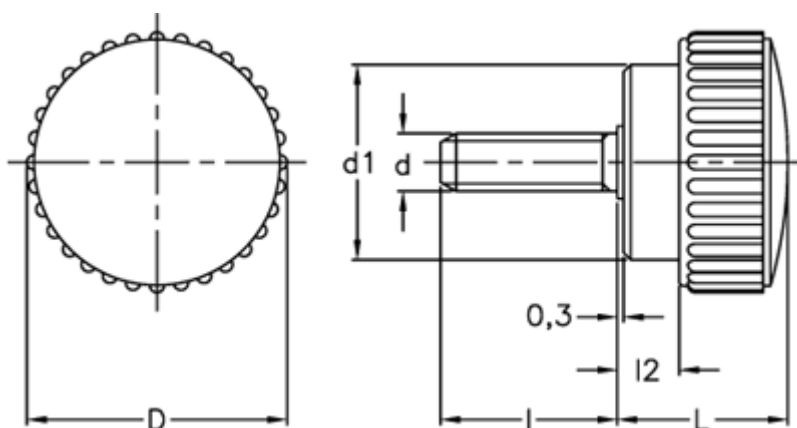

# Data Sheet

Article number: 2302002321

Description: E+G Knurled grip knob  
B.193/20 p-M6x10

## Measures

---

D	= 22
d1	= 15
d 6g	= M6
l	= 10
L	= 14
l2	= 4